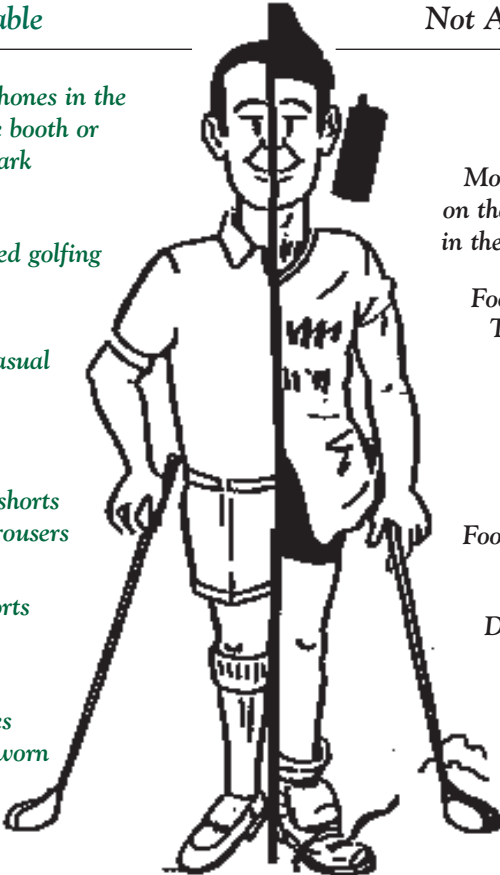

SOUTH WINCHESTER GOLF CLUB

SOUTH WINCHESTER

DRESS CODE

Acceptable

Mobile phones in the
telephone booth or
the car park

Recognised golfing
apparel

Smart/Casual
wear

Tailored shorts
or long trousers

Short sports
socks

Golf shoes
must be worn
on the
course

Not Acceptable

Hats in the
Clubhouse

Mobile Phones
on the Course or
in the Clubhouse

Football shirts
Tracksuits or
Shellsuits

Jeans on
the course

Football/Beach
shorts